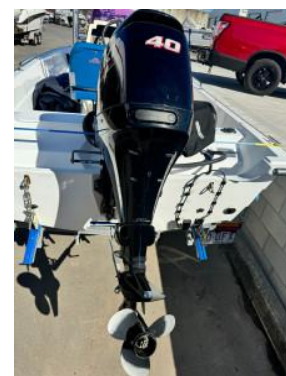

2005 SWISS CAT SC18 5.5m CENTRE CONSOLE Suzuki 40hp

\$24,990

Specifications

Boat Details

Price	\$24,990	Boat Brand	Swiss Cat
Model	SC18 5.5m Centre Console	Length	5.50
Year	2005	Category	Centre Console
Hull Style	Multi	Hull Type	Fibreglass
Power Type	Power	Stock Number	
Condition	Used	State	Queensland
Suburb	PIALBA	Engine Make	

Phone: 07 4128 9944

Email: sales@baycitymarine.com.au

57 Islander Road Pialba QLD 4655

Description

2005 SWISS CAT SC18 5.5m CENTRE CONSOLE Suzuki 40hp

This is the perfect Boat for chasing the local flathead across the sprawling flats, running up the river or hitting the dams. With its semi catamaran hull design which gives this boat incredible stability at rest and an ultra-smooth ride getting to the next spot. Whether you're a professional bass fisherman or just out to catch a feed and get in some quality hours on the water, this boat tick's all the boxes!

Powered with a 2017 Suzuki 40hp 4S with only 29 hours!!!

This Swiss Cat doesn't miss a beat and with the 360-degree fishability that only comes with a centre console you'll be out there catching in no time.

It's equipped with a Lowrance Hook 4 as a chartplotter and a Garmin Striker Vivid as a sounder, this boat is sitting on a custom built Oceanic Marine Trailer with guide rails rated at 1450kg ATM

Want to know more? Give Rhys or Scott a call now!