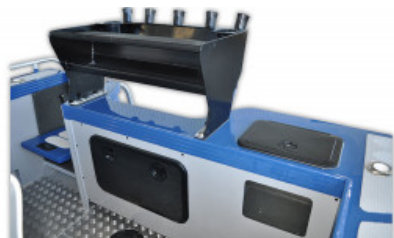

Yellowfin 7600 Centre Console

POA

Specifications

Boat Details

Price	POA	Boat Brand	YELLOWFIN
Model	7600 Centre Console	Length	7.56
Year	2023	Category	Aluminium Boats
Hull Style	Single	Hull Type	Aluminium
Power Type	Power	Stock Number	BY7600YFCCM
Condition	New	State	Queensland
Suburb	PIALBA	Engine Make	

Phone: 07 4128 9944

Email: sales@baycitymarine.com.au

57 Islander Road Pialba QLD 4655

Description

The largest of our centre console range, the 7600 Centre Console is a boat to be reckoned with. The strike chair in the Centre Console is wide enough for two passengers and can quickly be reversed with two release pins. Yellowfin Plate owners can be driving one minute and fishing the next. While driving, the Offshore HD Hull will keep drivers stable and dry - something important to this style of boat since it is exposed to mother nature's elements.

Features

Country Origin	AUS
Length (m)	7.56
Beam/Width (m)	2.4
Hull Thickness - Bottom (mm)	6
Hull Thickness - Sides (mm)	4
Draft (m)	1.25
Dry Weight (kgs)	1260
Warranty (Months)	CENTRECON
Maximum Horse Power	300
Passenger capacity	7